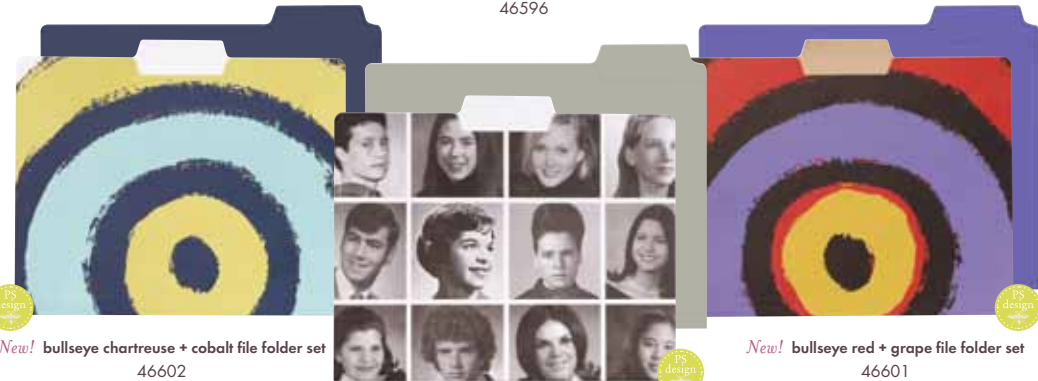

| FILE FOLDERS |

We are introducing seven new styles of Paper Source designed file folders for 2010. Folders come in packs of 8 – 4 prints and 4 solids. Sold in multiples of 3 packs per style. 11 ¼" x 9" (+ ½" tab)

chartreuse wildflower + red file folder set  
46585

kimono + chartreuse file folder set  
46586

*New!* red wildflower + poppy file folder set  
46596

*New!* bullseye chartreuse + cobalt file folder set  
46602

| FILE BOXES |

In two of our classic colors, our file boxes are the perfect complement to our file folder sets and the perfect accessory for any desk. Sold without file folders in multiples of 3 per style. 12 ¼" x 10" x 3 ¼"